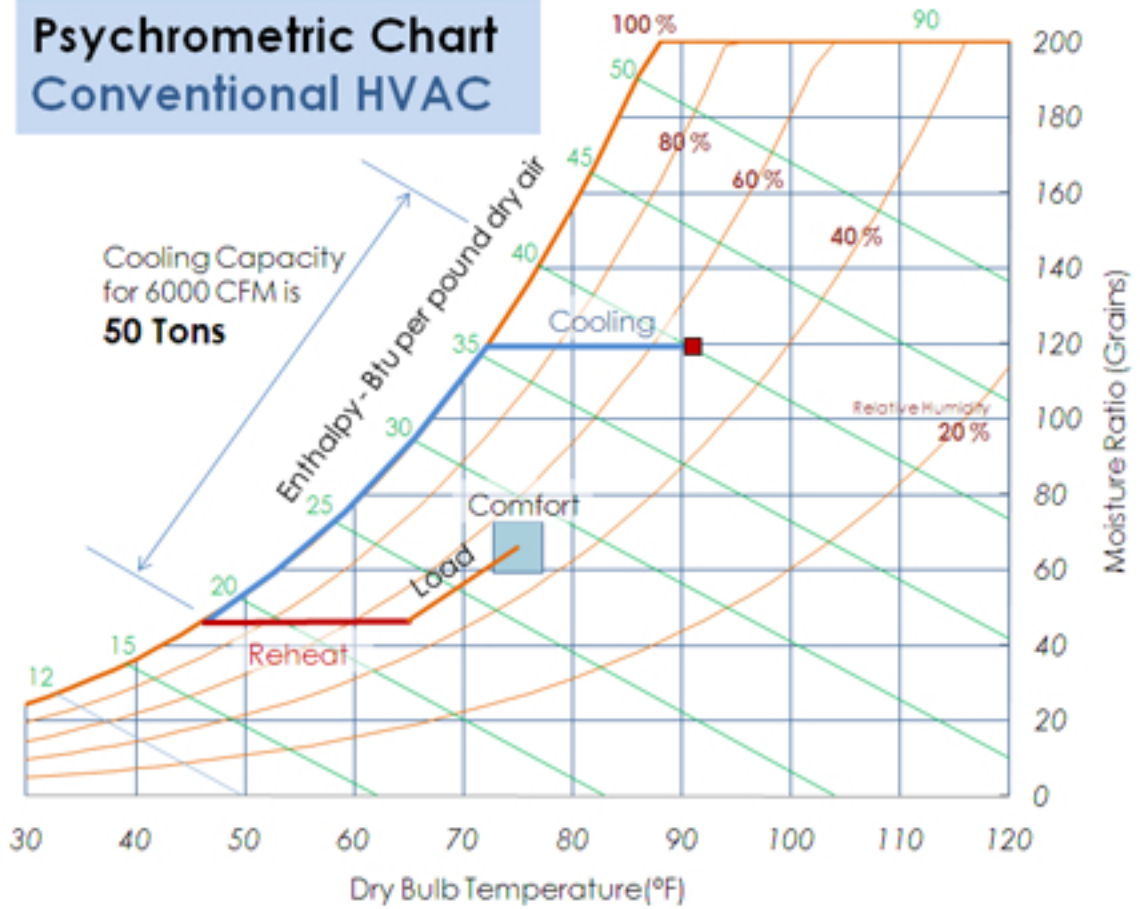

# 1000MA COOL

## Psychrometric Chart Conventional HVAC

## Psychrometric Chart LDAC HVAC